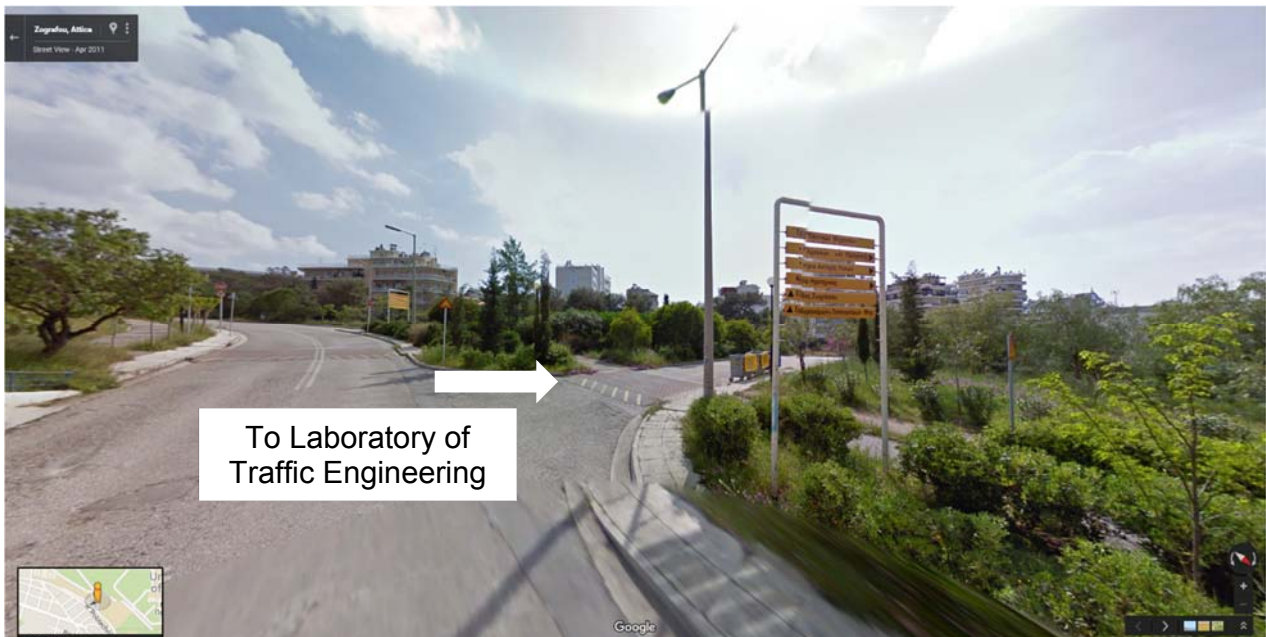

How to reach NTUA

1. Address

National Technical University of Athens
NTUA Campus, Zografou
Laboratory of Traffic Engineering
Materials Building, New Wing B

1. Address in Greek (for the taxi driver)

Εθνικό Μετσόβιο Πολυτεχνείο
Πολυτεχνειούπολη Ζωγράφου
Εργαστήριο Κυκλοφοριακής Τεχνικής
Κτίριο Αντοχής Υλικών, Νέα Πτέρυγα Β

2. Access by car from Katechaki and Kokkinopoulou Gates

You can see how to reach by car the NTUA Laboratory of Traffic Engineering in the following map from Katechaki and Kokkinopoulou Gates.

3. Access on foot from Zografou Gate (closed for vehicles)