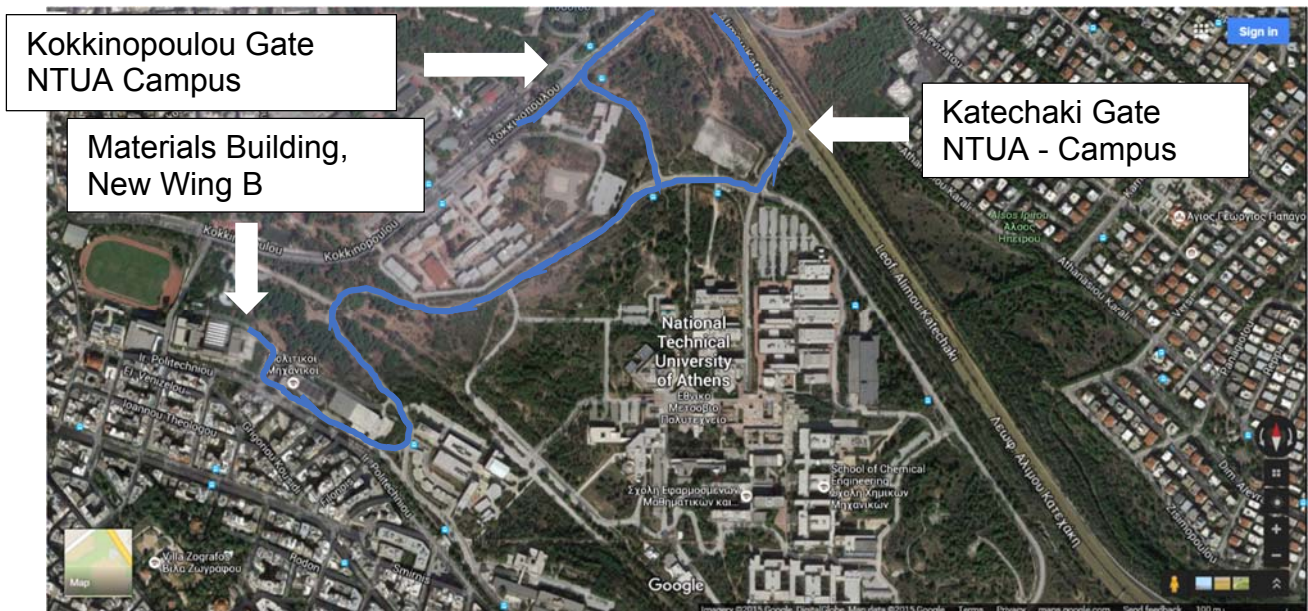

How to reach NTUA

1. Address

National Technical University of Athens
NTUA Campus, Zografou
Laboratory of Traffic Engineering
Materials Building, New Wing B

1. Address in Greek (for the taxi driver)

Εθνικό Μετσόβιο Πολυτεχνείο
Πολυτεχνειούπολη Ζωγράφου
Εργαστήριο Κυκλοφοριακής Τεχνικής
Κτίριο Αντοχής Υλικών, Νέα Πτέρυγα Β

2. Access by car from Katechaki and Kokkinopoulou Gates

You can see how to reach by car the NTUA Laboratory of Traffic Engineering in the following map from Katechaki and Kokkinopoulou Gates.

3. Access on foot from Zografou Gate (closed for vehicles)