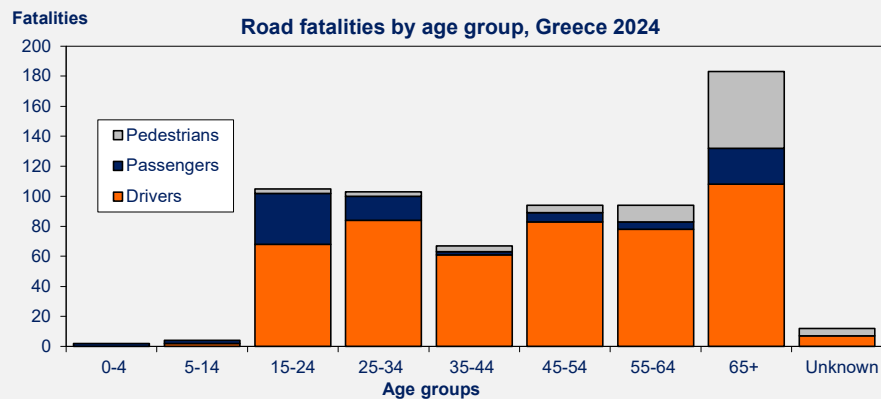

Severity	Male	Female	Male	Female	Male	Female	Male	Female	Male	Female	Total	%	Severity
	3.1	0.7	4.4	2.8	6.0	3.3	2.6	3.4	4.6	3.3	1.7	-	-

Crashes Age	Drivers		Passengers		Pedestrians		Total			Male	Female	Total
	Male	Female	Male	Female	Male	Female	Drivers	Passengers	Pedestrians			
0-4	0	0	24	28	23	11	0	52	34	47	39	86
5-14	52	7	109	102	89	68	59	211	157	250	177	427
15-24	2,328	356	394	356	81	107	2,684	750	188	2,803	819	3,622
25-34	2,835	639	194	258	64	62	3,474	452	126	3,093	959	4,052
35-44	2,626	755	92	177	78	69	3,381	269	147	2,796	1,001	3,797
45-54	2,914	744	63	231	94	121	3,658	294	215	3,071	1,096	4,167
55-64	2,132	458	55	186	106	160	2,590	241	266	2,293	804	3,097
65+	1,763	304	75	260	267	339	2,067	335	606	2,105	903	3,008
Unknown	575	171	16	28	30	23	746	44	53	621	222	843
Total	15,225	3,434	1,022	1,626	832	960	18,659	2,648	1,792	17,079	6,020	23,099
%	82%	18%	39%	61%	46%	54%	81%	11%	8%	74%	26%	100%

Male drivers account for 70% of all road fatalities in Greece

Male drivers aged 15-24 years old account for 14% of male driver fatalities

Older pedestrians account for 62% of pedestrian fatalities

Notes
Figures in italics are based on provisional data

Issued:
June 10th, 2026

About the data:
nrso-data-gr

Sources:
Hellenic Statistical Authority (ELSTAT)

Police