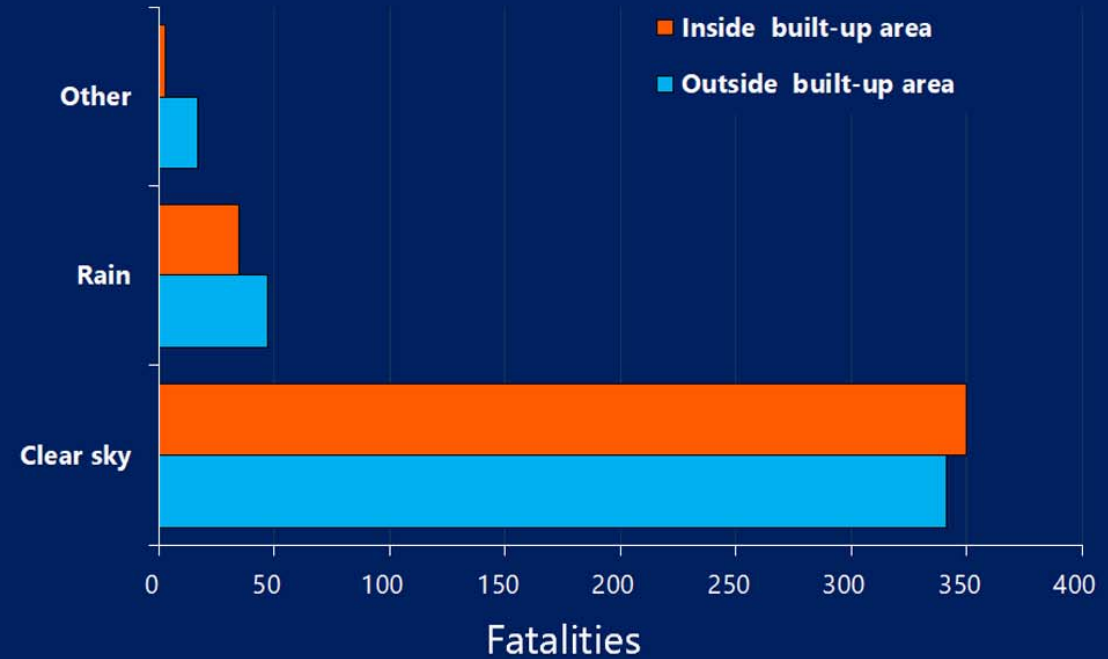

Weather Conditions	Fatalities				Road Accidents				Fatalities per 100 accidents		
	Inside built-up area	Outside built-up area	Total	%	Inside built-up area	Outside built-up area	Total	%	Inside built-up area	Outside built-up area	Total
Clear sky	350	341	691	87%	8.666	1.834	10.500	92%	4	19	7
Rain	35	47	82	10%	484	244	728	6%	7	19	11
Other	3	17	20	3%	143	69	212	2%	2	25	9
Total	388	405	793	100%	9293	2147	11.440	100%	4,175	18,86	7
%	49%	51%	100%		81%	19%	100%				

Weather Conditions